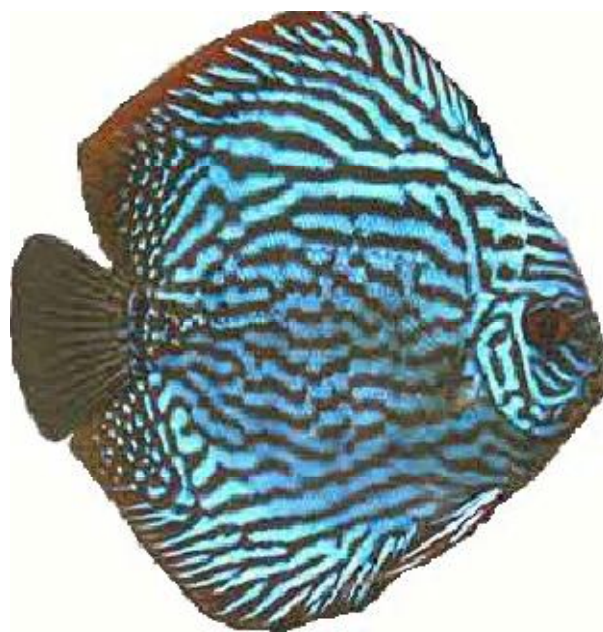

WHITEREDSPOT COLLECTION

HECKEL CROSS NOT READY

Albino Gold

Albino White Snake

Alenquer

Angel Dream

Angel's Dimond

Asian Dream

Blue Cobalt

Blue Heckel Cross

Blue Night

Blue Scorpion

Blue Cover

Blue Diamond

Blue Snake Skin

Brilliant Blue

Brilliant Turquoise

Chekerboard pigeon

Chekerboard turquoise

Coari

Cobalt

Crimson spotted

Dream diamond

Fine line snakeskin