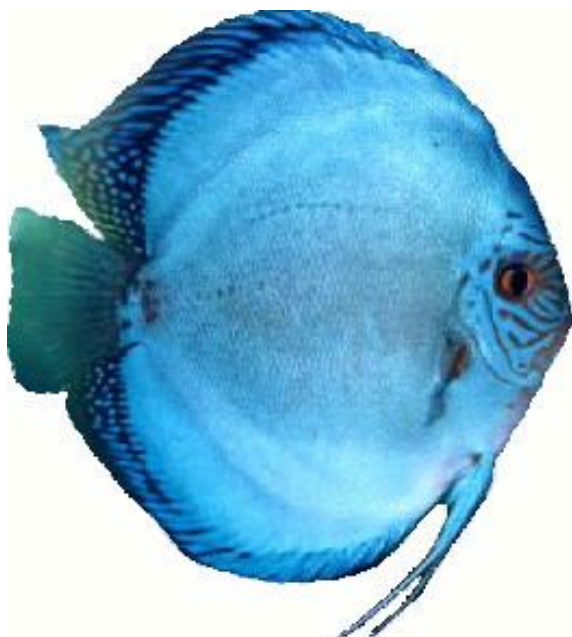

WHITEREDSPOT COLLECTION

HECKEL CROSS NOT READY

Albino Gold

Albino White Snake

Alenquer

Angel Dream

Angel's Dimond

Asian Dream

Blue Cobalt

Blue Heckel Cross

Blue Night

Blue Scorpion

Blue Cover

Blue Diamond

Blue Snake Skin

Brilliant Blue